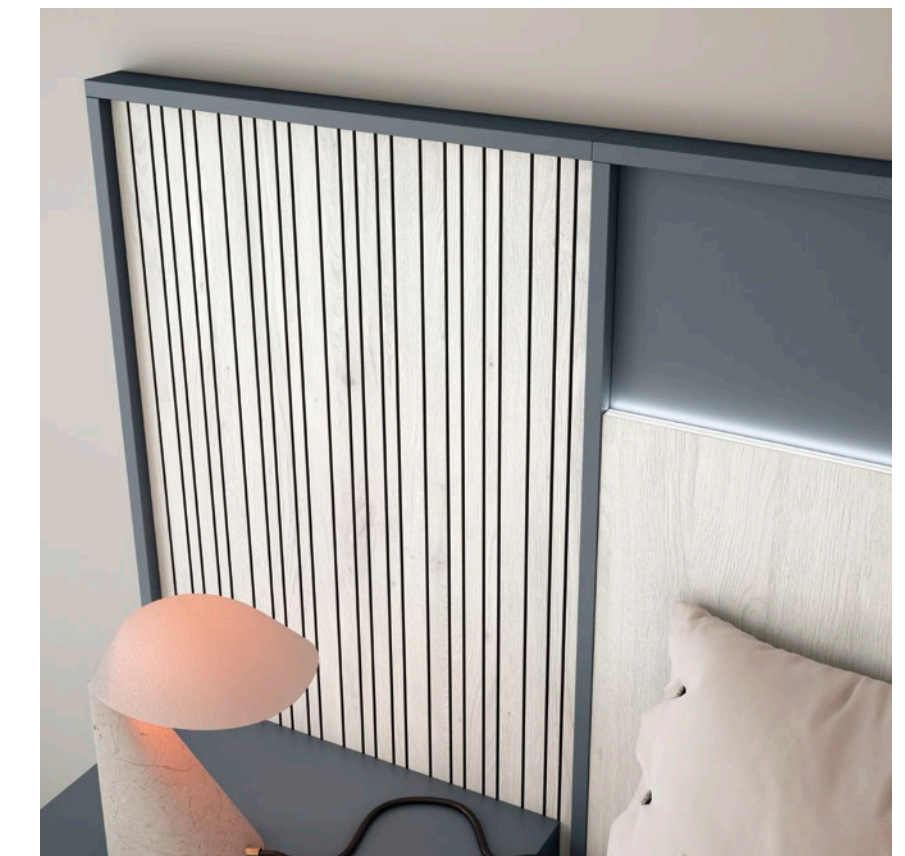

N / 11 / CÁDIZ

Colores limpios y suaves
llenan el espacio de nuevas
sensaciones mas versátiles
y positivas.

Clean and soft colors fill the
space with new, more versatile
and positive sensations.

BASE NÓRDICO

COMB. BASALTO
NÓRDICO RAYAS