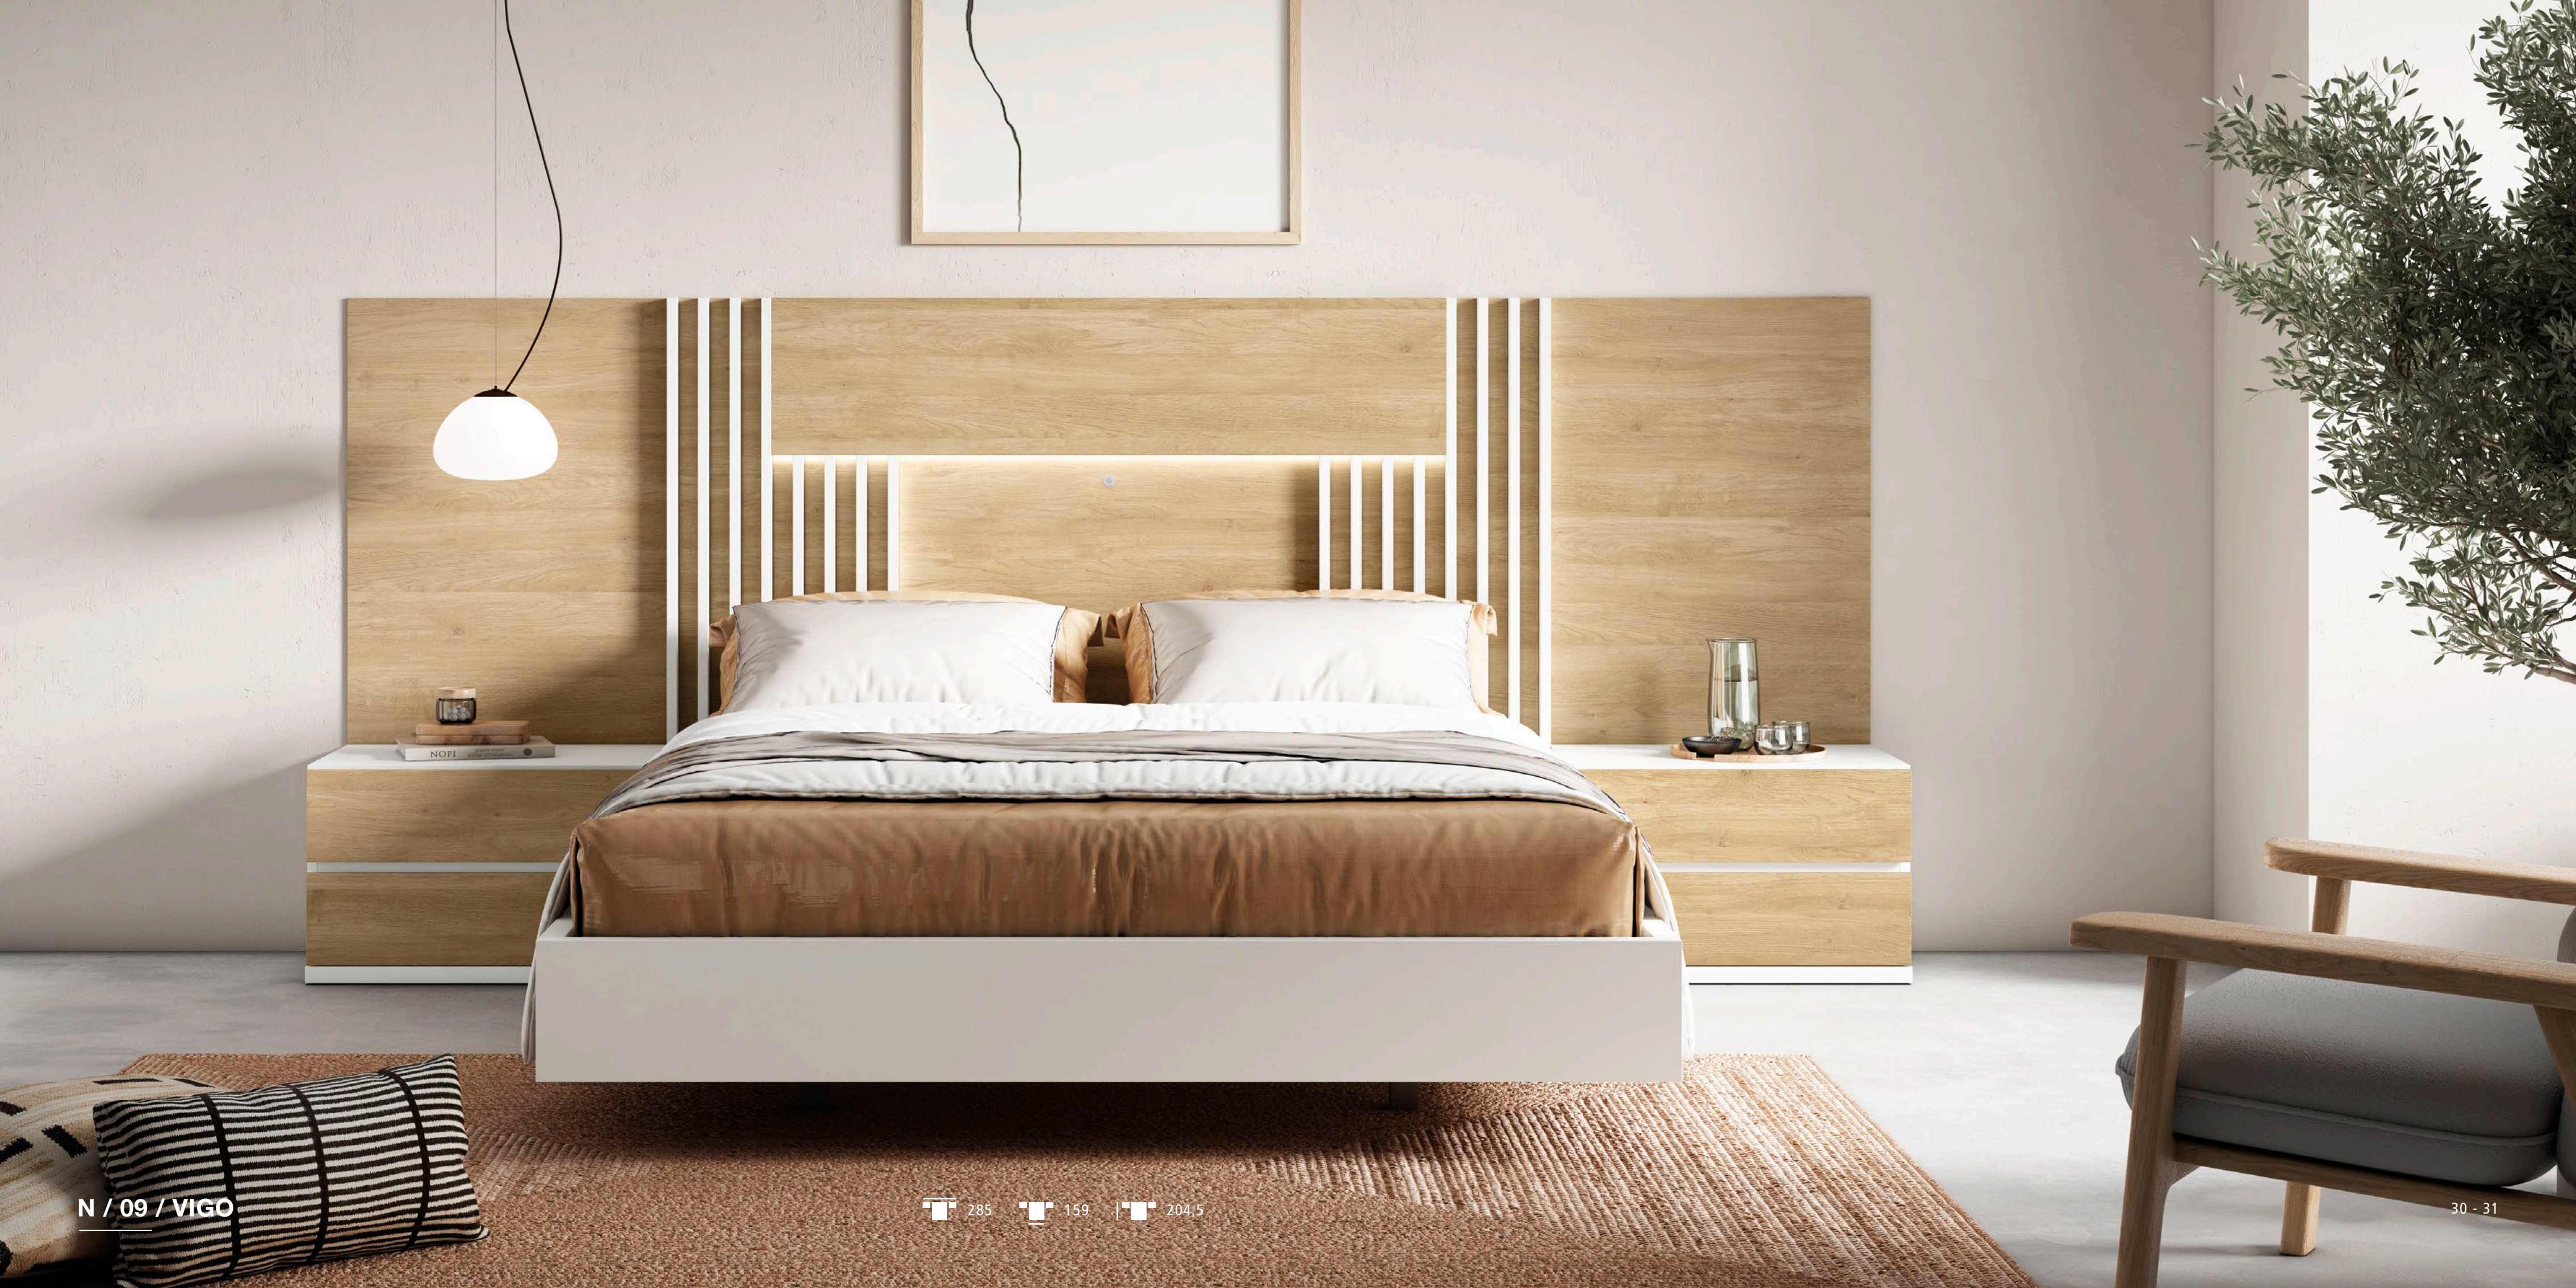

N / 09 / VIGO

285 | 159 | 204,5