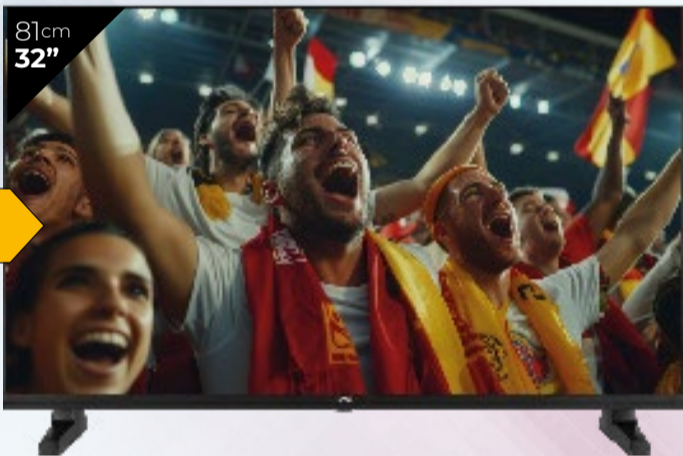

81cm
32"

A
↑
G E

TV LED 32" HD Ready
JVC LT32VH3600
TIVO, Dolby Audio USB Clonning, modo hotel

159€