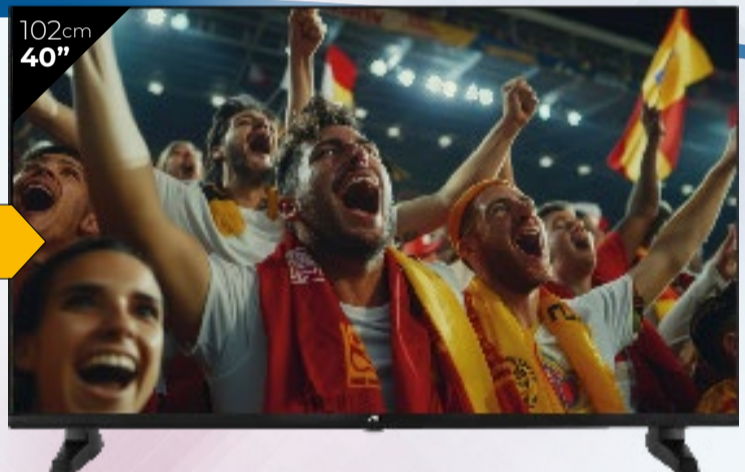

102cm
40"

A
↑
G E

TV LED 40" FHD
JVC LT40VF3600
TIVO, Dolby Audio USB Clonning, modo hotel

199€